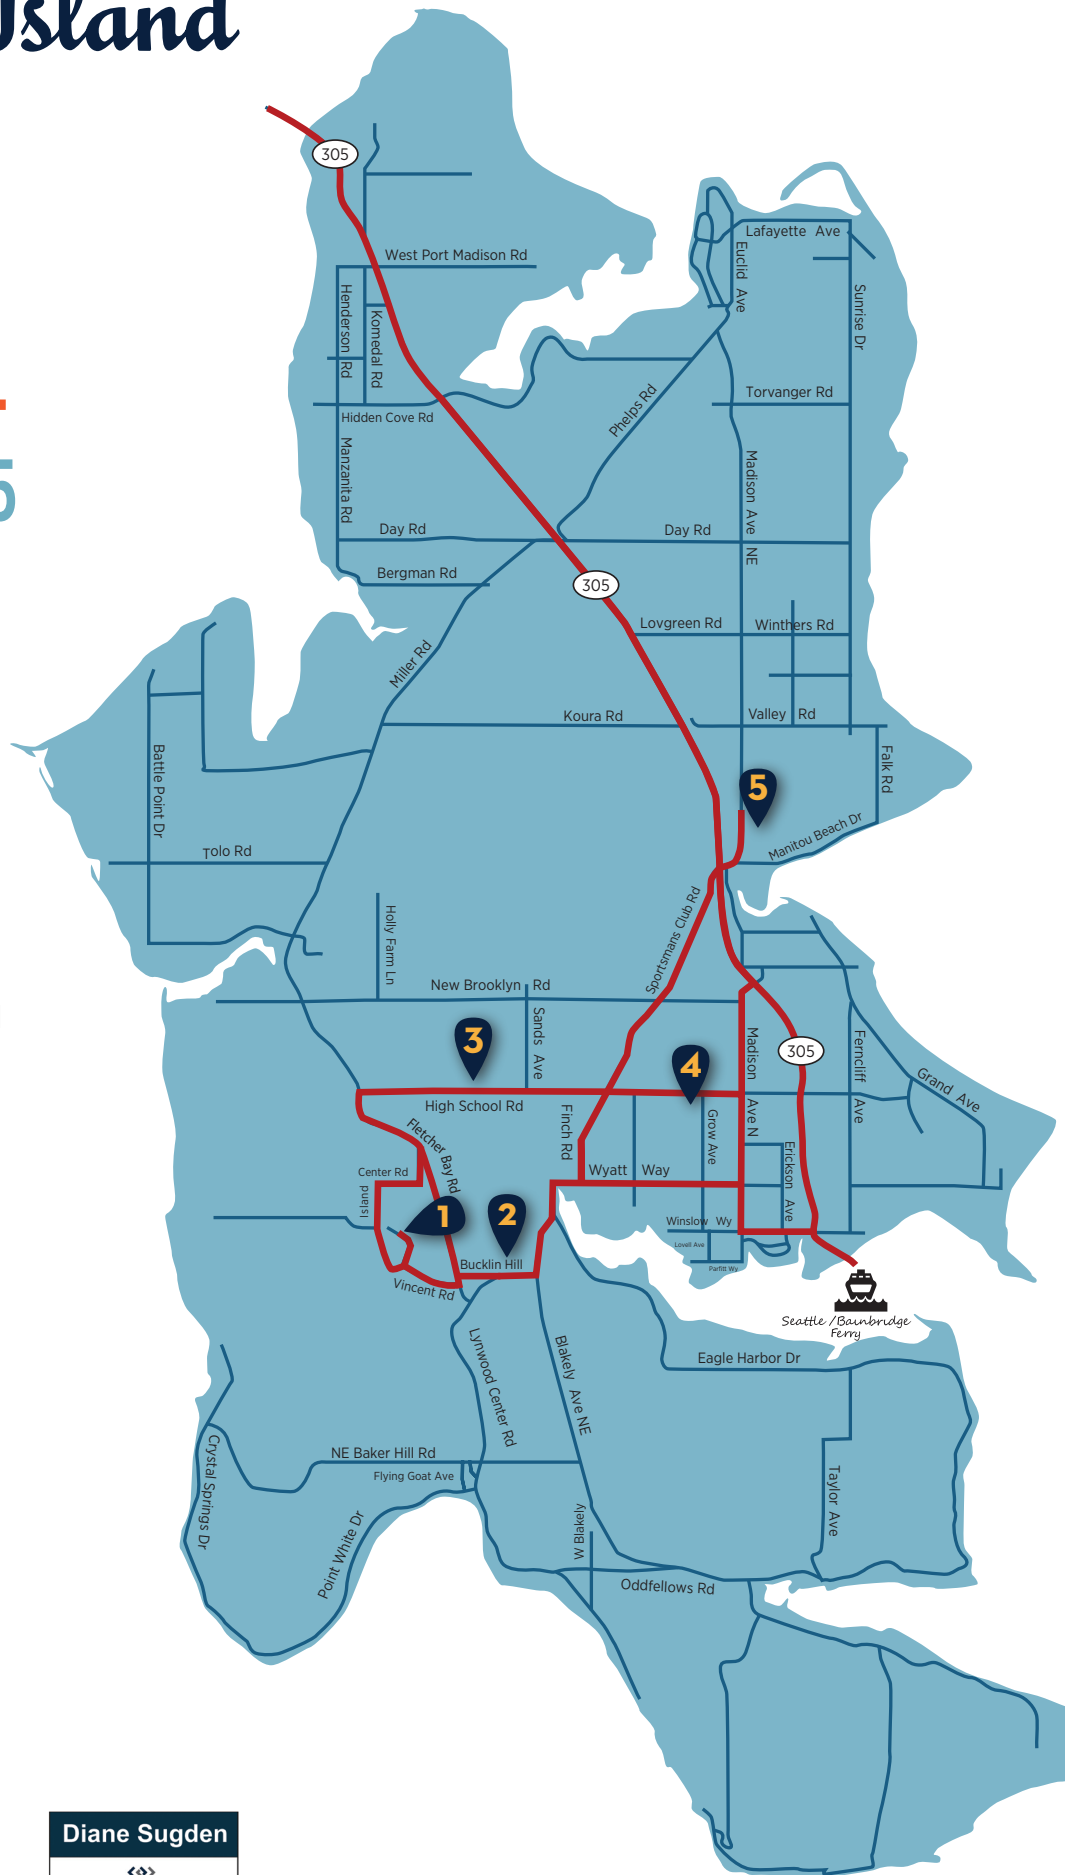

Bainbridge Island

STUDIO TOUR

Dec 6-8 2024

FRI | SAT | SUN 10 - 5

1 ELEMENTAL FURNISHINGS
6685 Kojima Ave NE

2 AMERICAN LEGION HALL
7880 NE Bucklin Hill Road

3 FILIPINO-AMERICAN HALL
7566 NE High School Road

4 MASONIC CENTER
1299 Grow Avenue NW

5 GRANGE HALL
10340 Madison Ave NE

Thanks to Our Studio Sponsors: