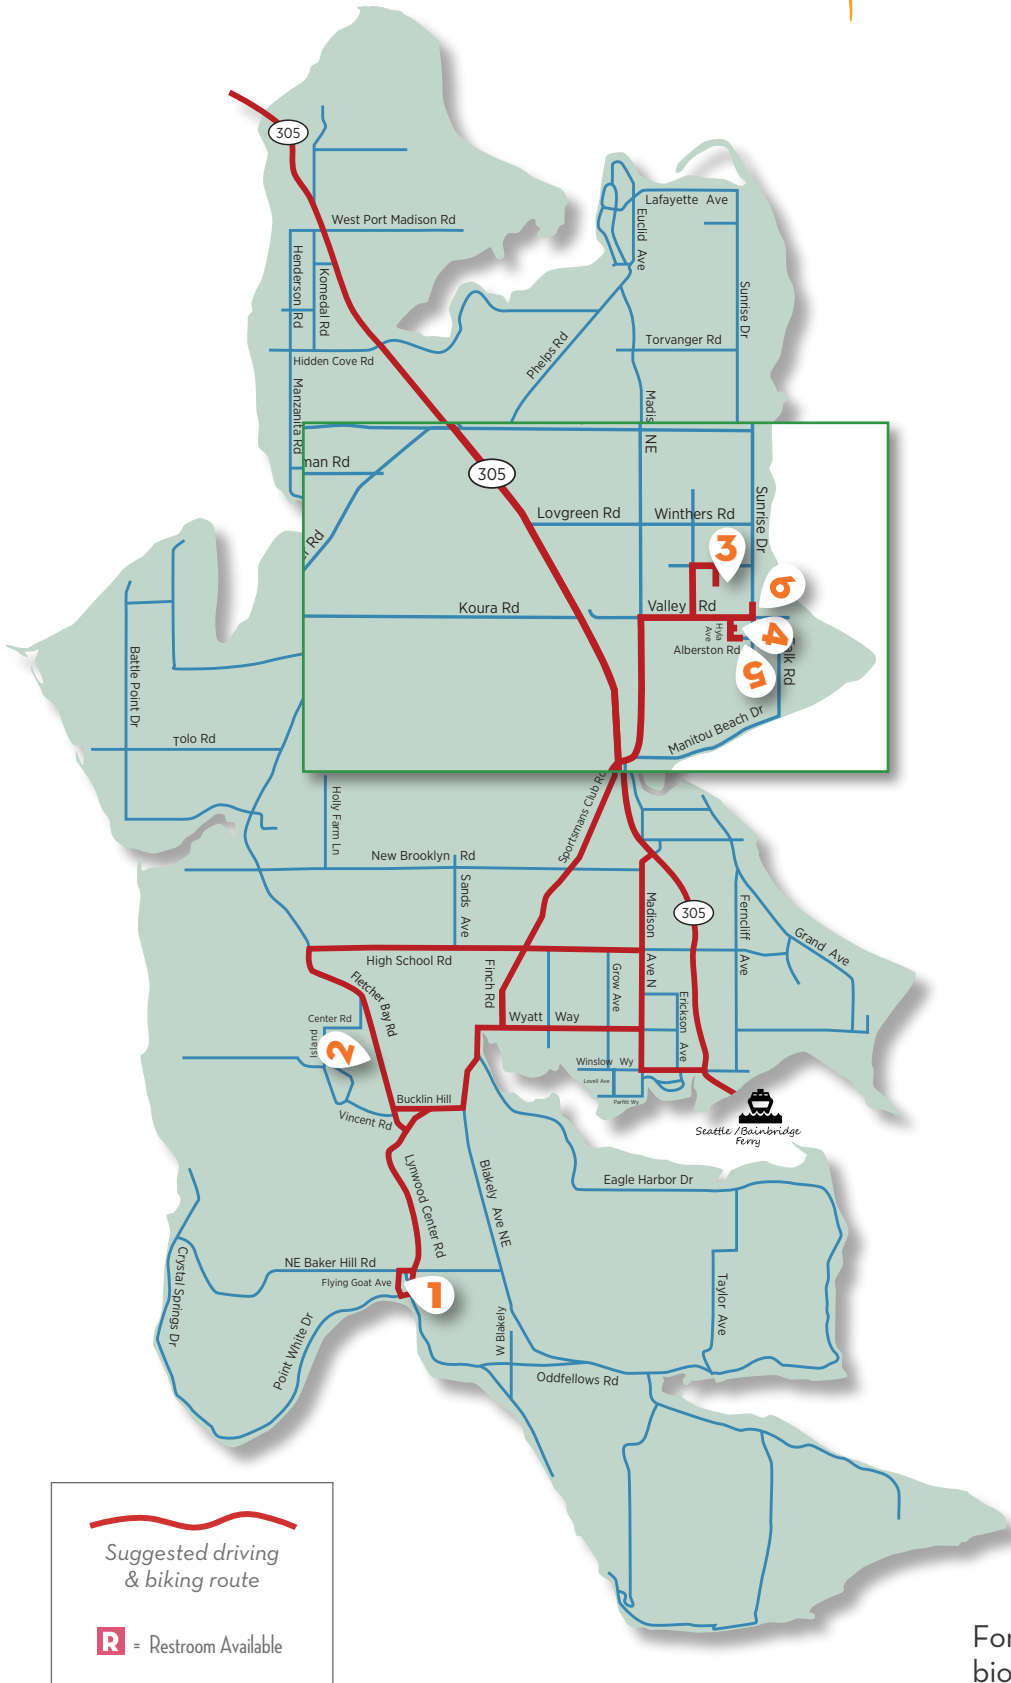

# Bainbridge Island STUDIO TOUR

**AUGUST 9-11 • 2024**  
FRI • SAT 10 - 6 • SUN 10 - 5

**6 LOST FOREST CERAMICS**  
11236 Sunrise Dr. NE

**5 SOPHIE FREIDA'S STUDIO**  
10235 Albertson Rd. NE

**4 ELIZABETH VANDUINE'S STUDIO**  
11100 Hyla Ave. NE

**3 BARBARA WEISSMAN'S STUDIO**  
10149 NE Roberts Rd.

**2 DANCING SPIRIT STUDIO**  
7021 Fletcher Bay Rd. NE

**1 PEACEFUL SPRING DESIGNS STUDIO**  
4566 Flying Goat Ave NE  
#C100

For more information including artist bios and photographs of their work, please visit:  
[www.BISstudioTour.com](http://www.BISstudioTour.com)