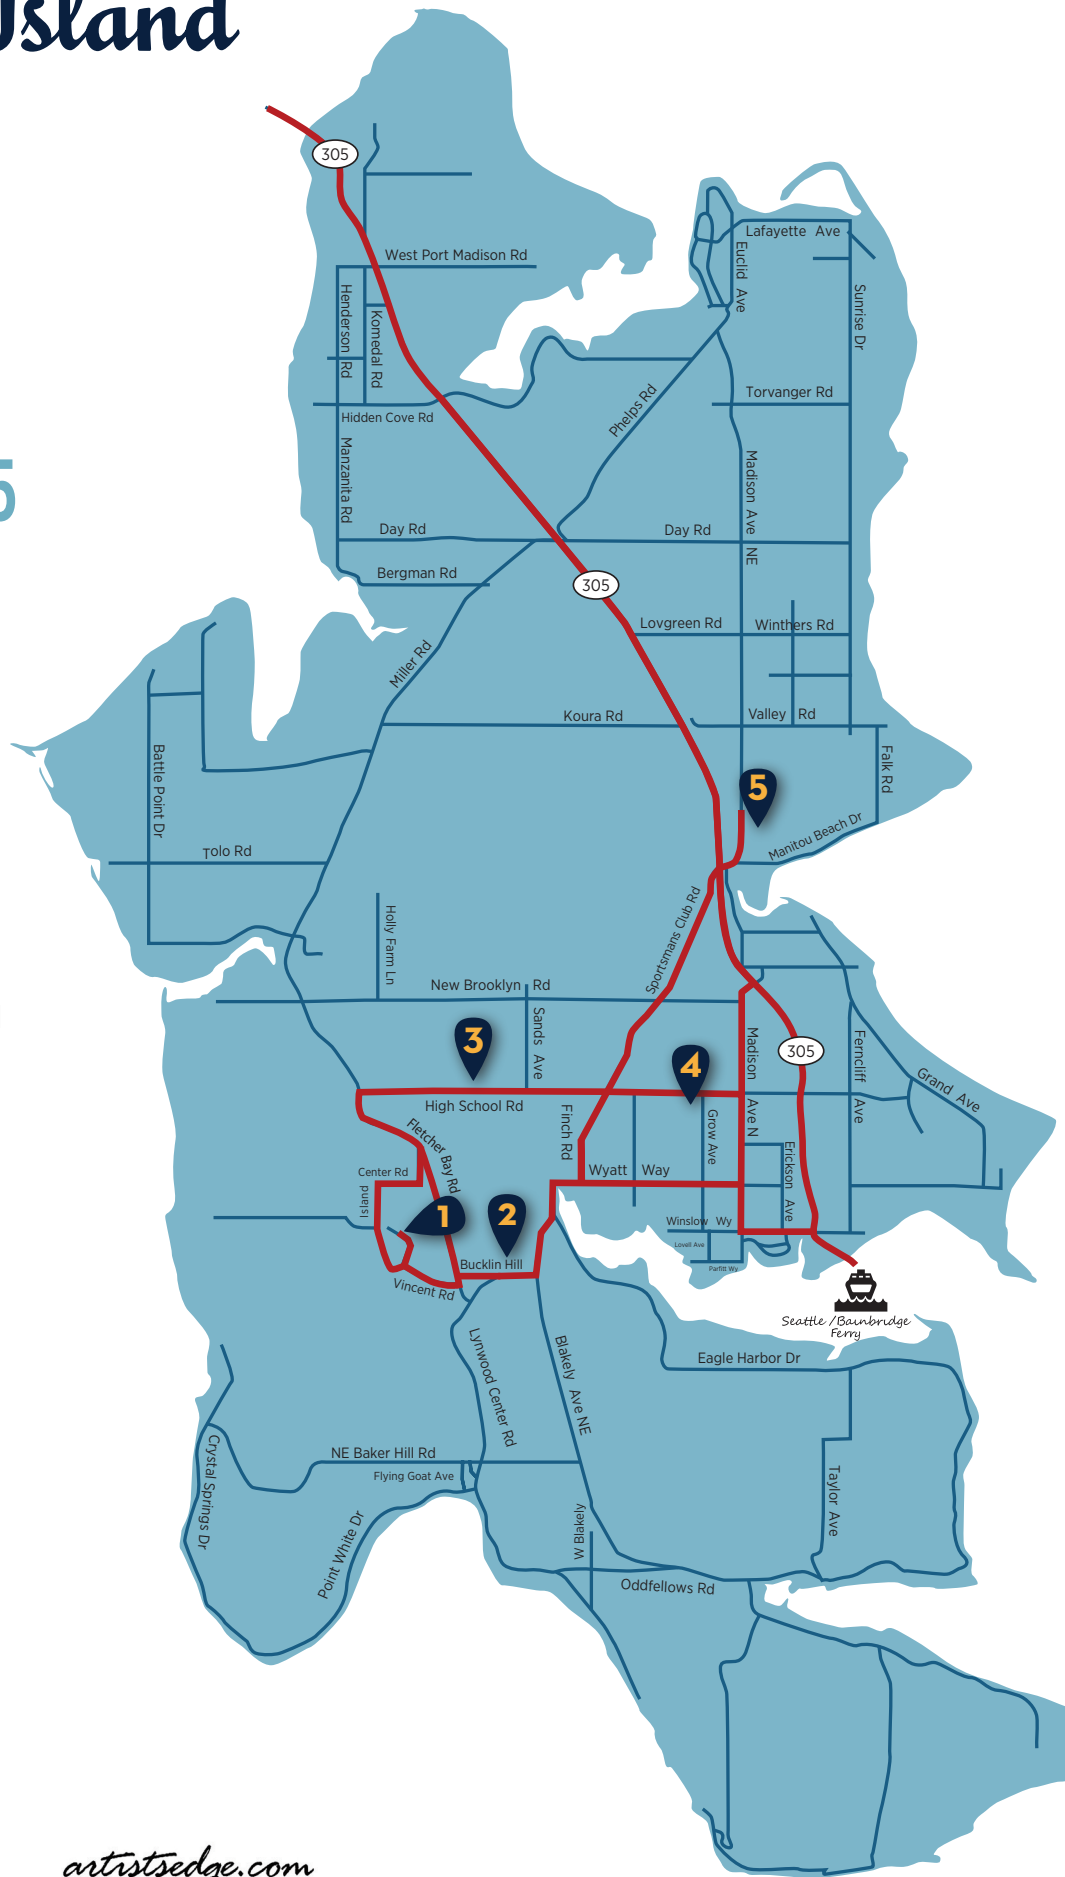

Bainbridge Island

STUDIO TOUR

Dec 1-3 2023

FRI | SAT | SUN 10 - 5

1 ELEMENTAL FURNISHINGS
6685 Kojima Ave NE

2 AMERICAN LEGION HALL
7880 NE Bucklin Hill Road

3 FILIPINO-AMERICAN HALL
7566 NE High School Road

4 MASONIC CENTER
1299 Grow Avenue NW

5 GRANGE HALL
10340 Madison Ave NE

Thanks to Our Studio Sponsors:

Diane Sudgen

Windermere
REAL ESTATE
WINDERMERE REAL ESTATE / BI, INC.

BLOEDEL
RESERVE

IHLAND GARDEN
DENTAL CARE