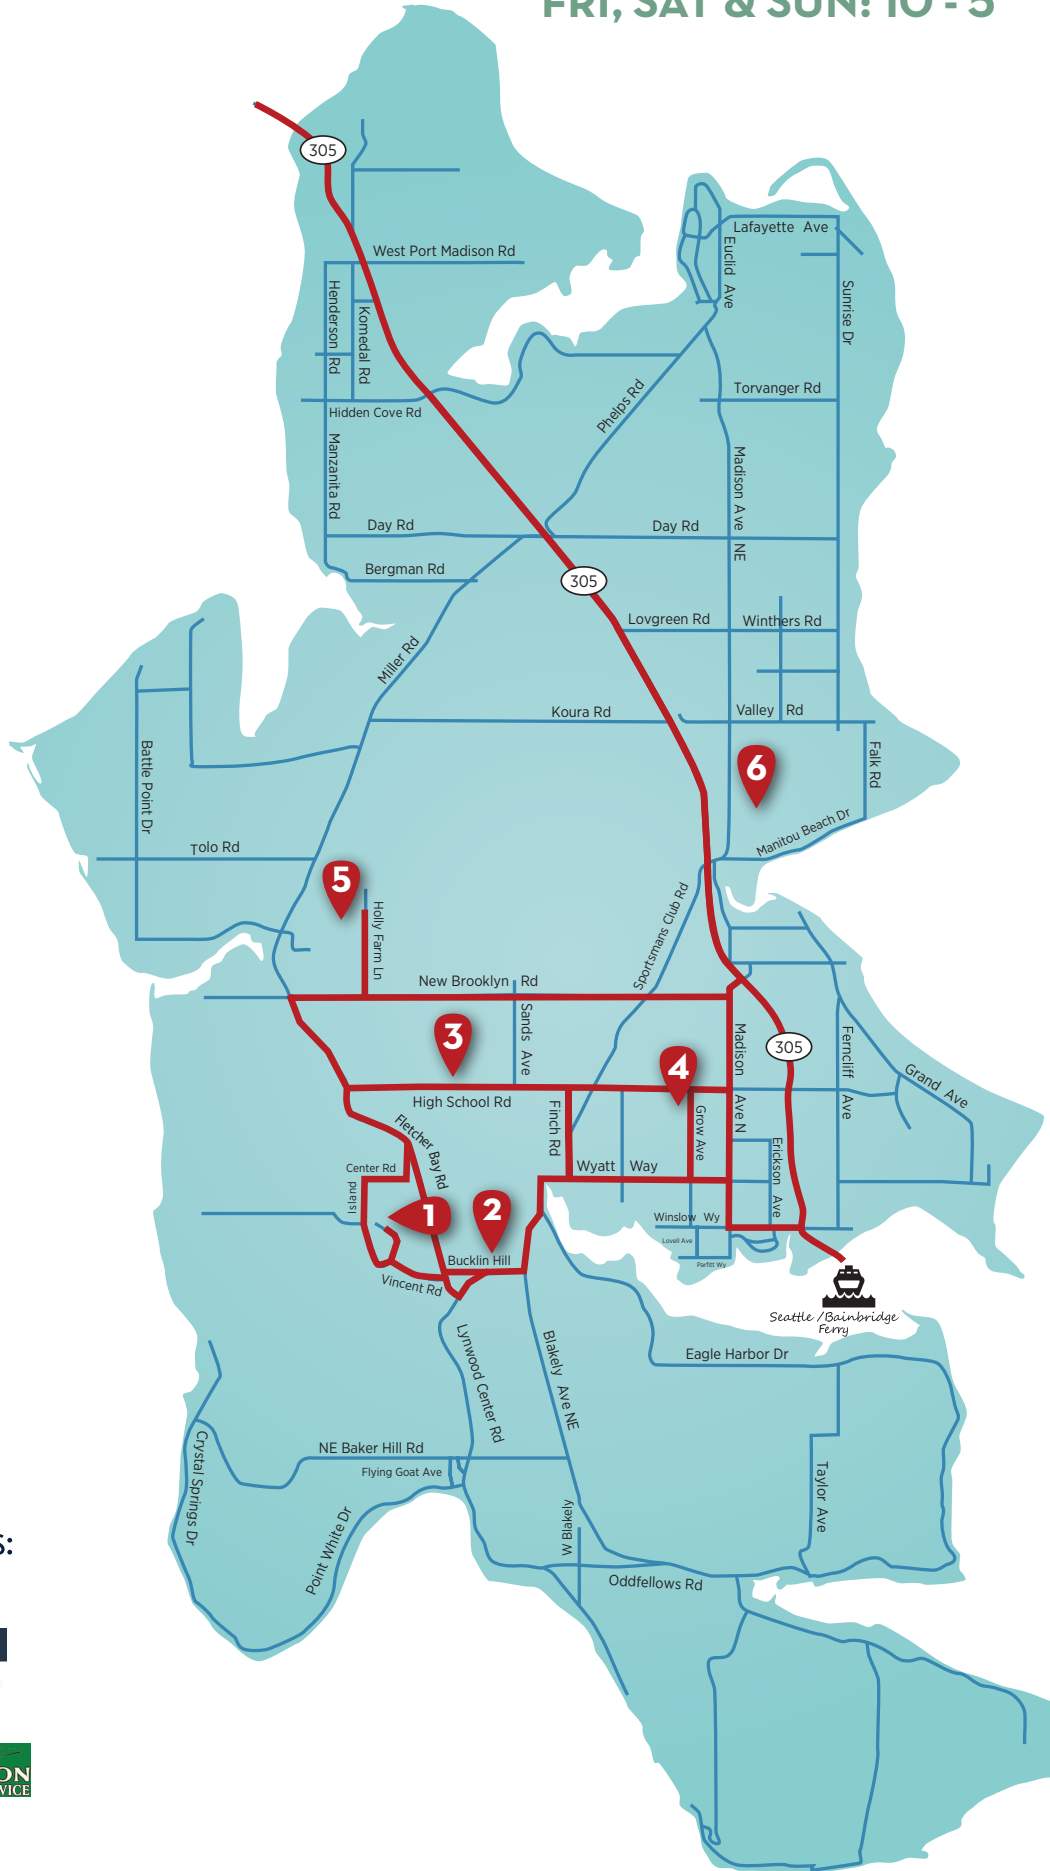

Bainbridge Island

STUDIO

TOUR

Dec 3-5, 2021

FRI, SAT & SUN: 10 - 5

1 ELEMENTAL FURNISHINGS
6685 Kojima Ave NE

2 AMERICAN LEGION HALL
7880 NE Bucklin Hill Road

3 FILIPINO-AMERICAN HALL
7566 NE High School Road

4 BAINBRIDGE ISLAND
MASONIC CENTER
1299 Grow Avenue NW

5 SACRED GROVES
9255 Holly Farm Rd NE

6 GRANGE HALL
10340 Madison Ave NE

Thanks to Our Studio Sponsors: