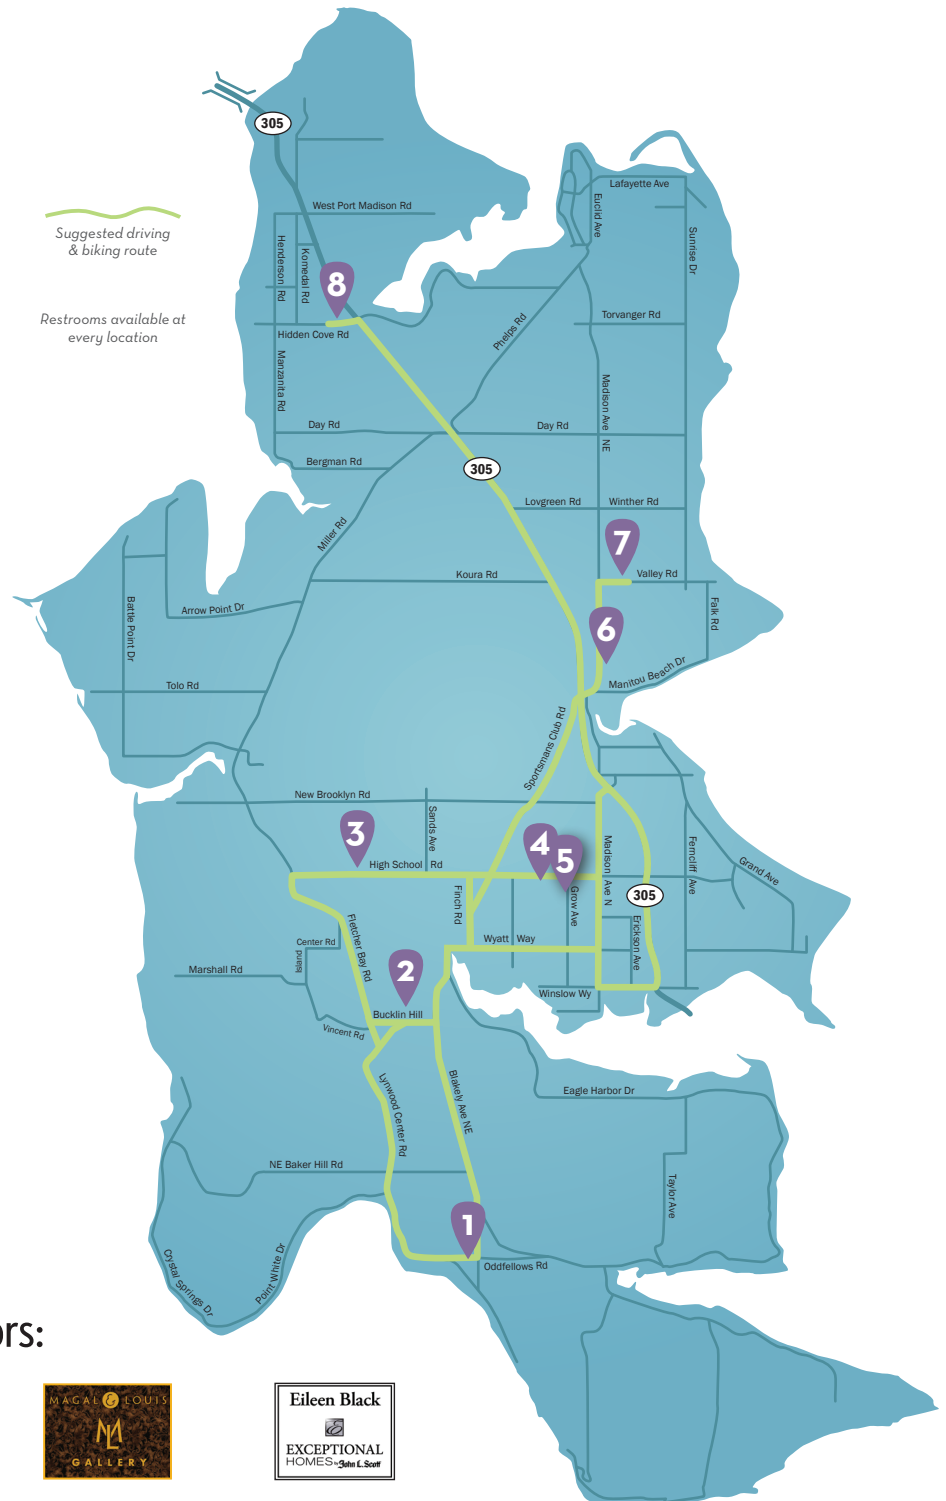

3 FILIPINO-AMERICAN HALL

7566 NE High School Road

4 MASONIC LODGE

1299 Grow Avenue NW

5 SYLVIA CARLTON'S STUDIO

1245 Grow Avenue NW

6 GRANGE HALL

10340 Madison Avenue NE

7 SIEBERT POTTERY STUDIO

9766 NE Valley Road

8 HIDDEN COVE POTTERY & TILE

7176 NE Hidden Cove Road

Thanks to Our Studio Sponsors: